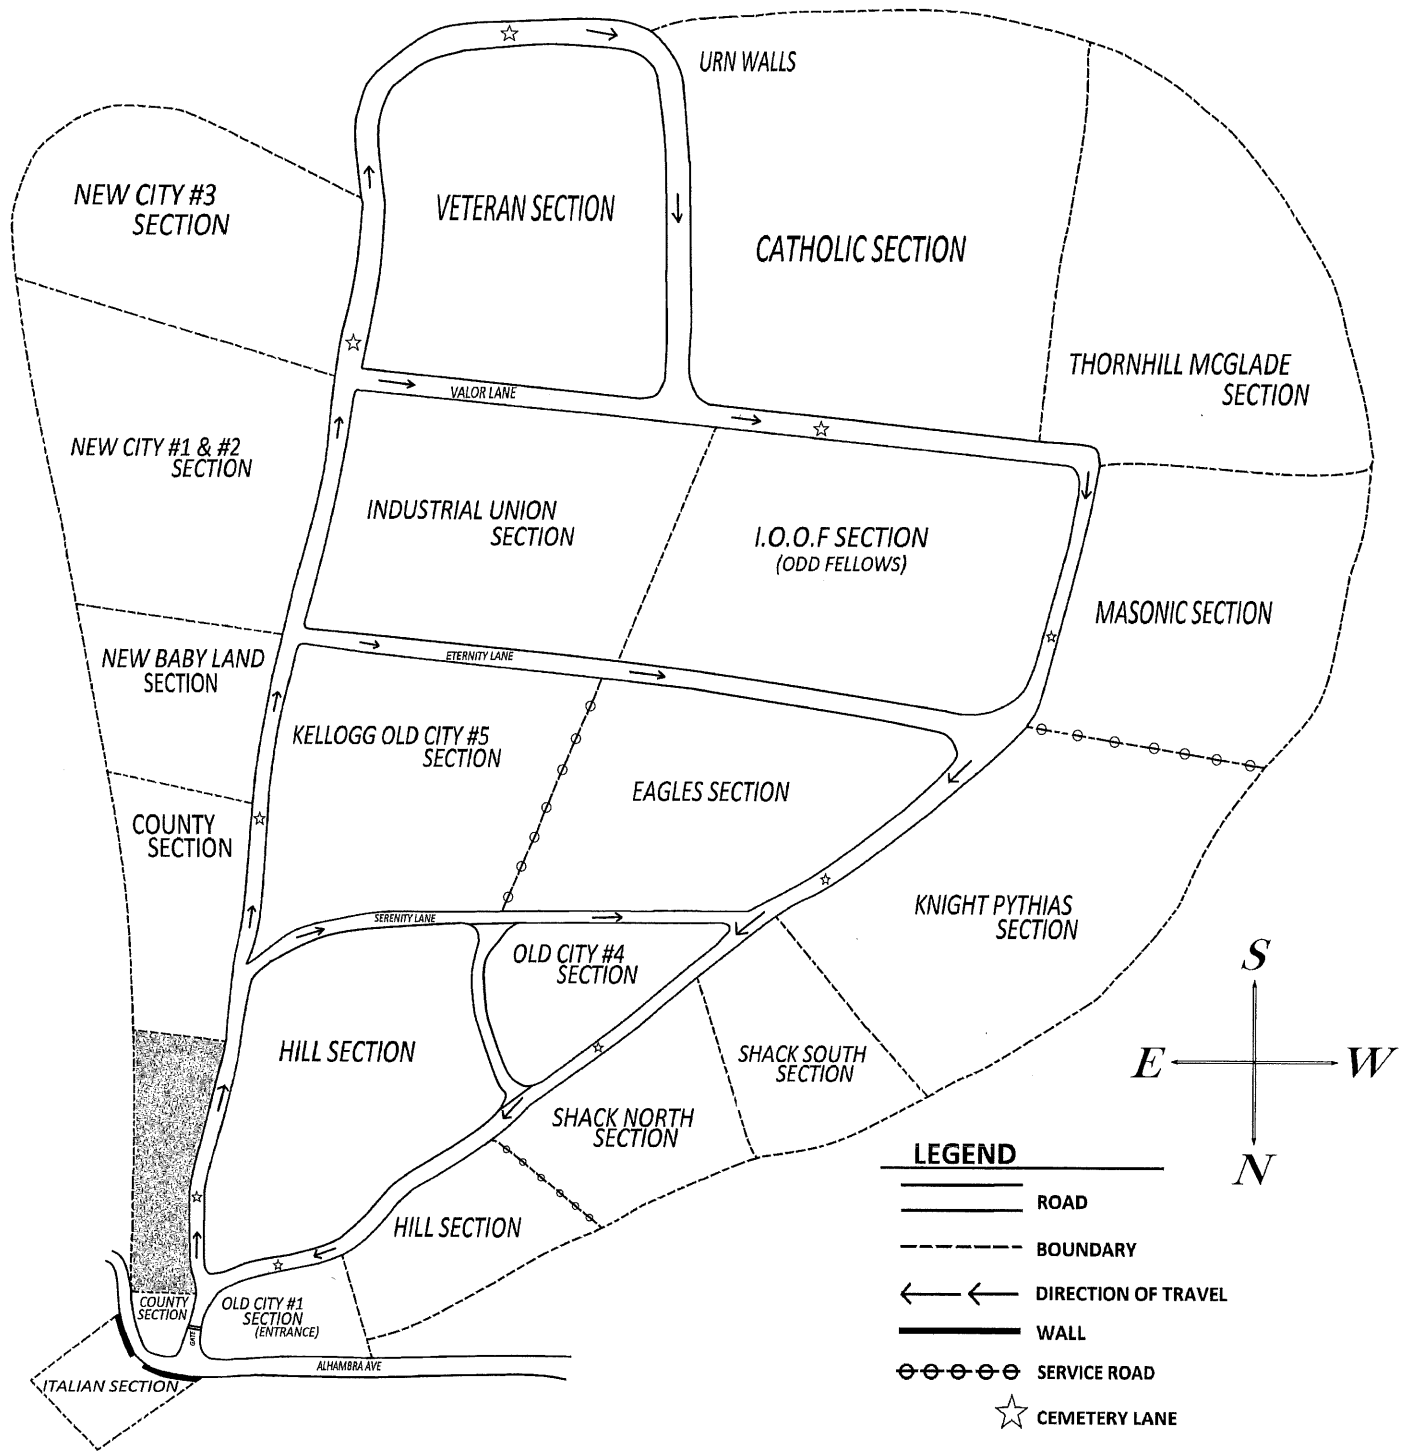

**GREENWOOD CEMETERY – KELLOGG, ID**  
**208-786-9131**

**DIRECTIONS:**

1. From Kellogg City Hall - turn east(right) onto McKinley Ave.
2. Go to 2<sup>nd</sup> stop sign - turn south(right) onto Main St.
3. Go two blocks turn east(left) on Market Ave.
4. Go three blocks turn south(right) on Alhambra St.
5. Go one block turn east(left) on Presley Ave.
6. Continue up the hill to the first right and enter Greenwood Cemetery